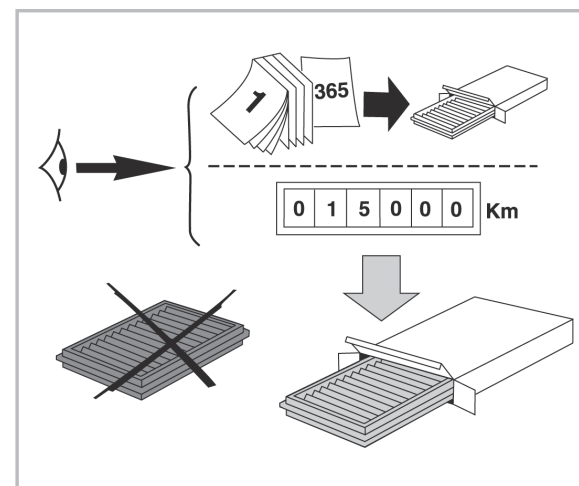

COMFORT

particle filter

715542

FH144

PA

WANT TO KNOW MORE?

www.valeo-techassist.com

FOR LEXUS

GS A/C+ (08/97 > 07/00)

Valeo Service - Société par Actions simplifiée - Capital de 12 900 000€ - 70, rue Playel, 93285 Saint-Denis Cedex - France - B 306 486 408 RCS Bobigny