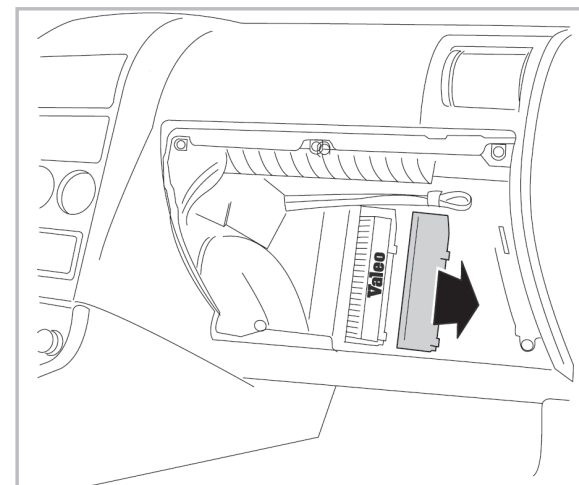

COMFORT

particle filter

715542

FH144

PA

WANT TO KNOW MORE?

www.valeo-techassist.com

FOR LEXUS

GS A/C+ (08/97 > 07/00)

Valeo Service - Société par Actions simplifiée - Capital de 12 900 000€ - 70, rue Playel, 93285 Saint-Denis Cedex - France - B 306 486 408 RCS Bobigny