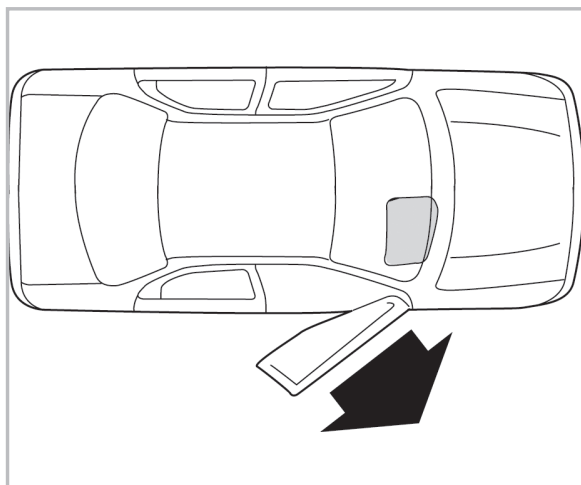

COMFORT

particle filter

715542

FH144

PA

WANT TO KNOW MORE?

www.valeo-techassist.com

FOR LEXUS

GS A/C+ (08/97 > 07/00)

Valeo Service - Société par Actions simplifiée - Capital de 12 900 000€ - 70, rue Playel, 93285 Saint-Denis Cedex - France - B 306 486 408 RCS Bobigny