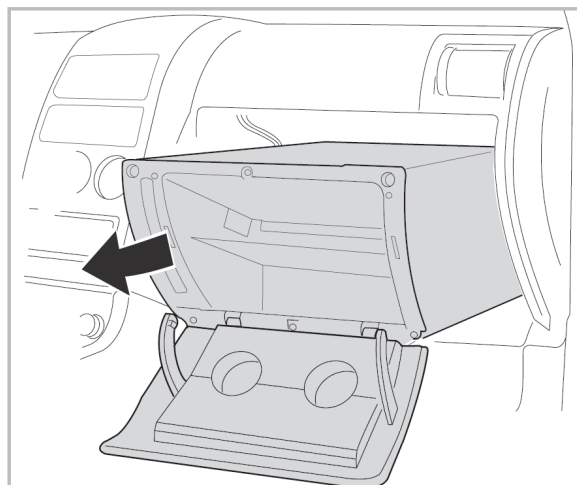

COMFORT

particle filter

715542

FH144

PA

WANT TO KNOW MORE?

www.valeo-techassist.com

FOR LEXUS

GS A/C+ (08/97 > 07/00)

Valeo Service - Société par Actions simplifiée - Capital de 12 900 000€ - 70, rue Playel, 93285 Saint-Denis Cedex - France - B 306 486 408 RCS Bobigny