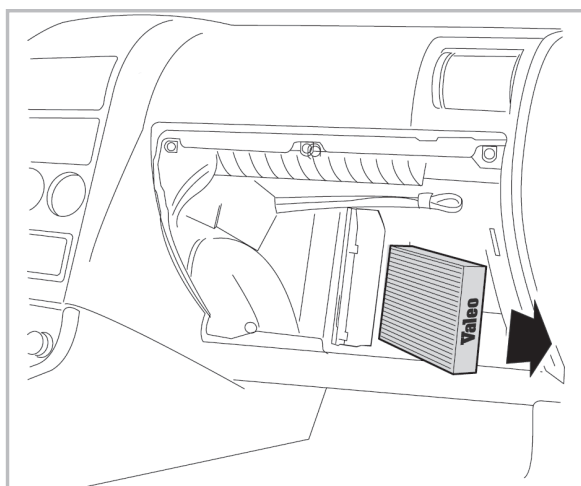

COMFORT

particle filter

715542

FH144

PA

WANT TO KNOW MORE?

www.valeo-techassist.com

FOR LEXUS

GS A/C+ (08/97 > 07/00)

Valeo Service - Société par Actions simplifiée - Capital de 12 900 000€ - 70, rue Playel, 93285 Saint-Denis Cedex - France - B 306 486 408 RCS Bobigny