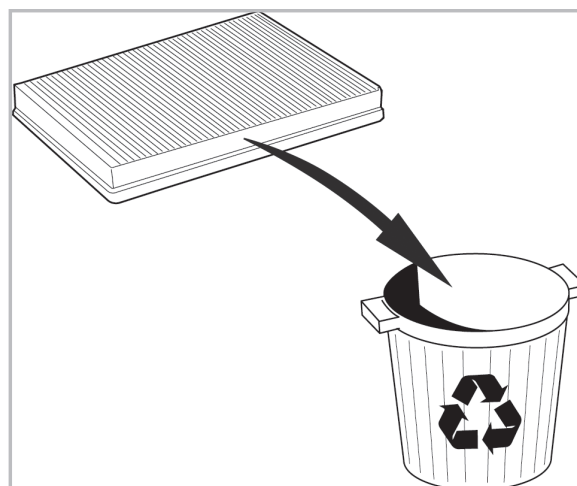

COMFORT

particle filter

715542

FH144

PA

WANT TO KNOW MORE?

www.valeo-techassist.com

FOR LEXUS

GS A/C+ (08/97 > 07/00)

Valeo Service - Société par Actions simplifiée - Capital de 12 900 000€ - 70, rue Playel, 93285 Saint-Denis Cedex - France - B 306 486 408 RCS Bobigny